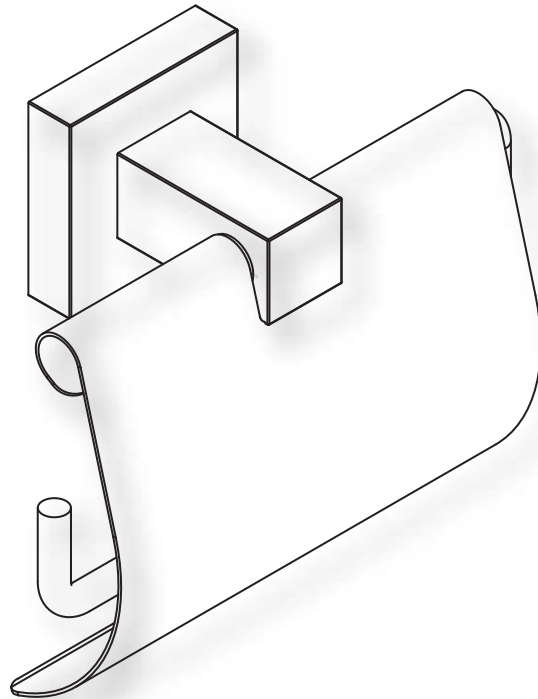

## KROM SERİSİ

ÜRÜN  
Product

ÜRÜN TANIMI  
Product Description

KOD  
Code

TEKNİK RESİM  
Technical Drawing

	<p>İKİLİ ASKILIK Double Hook</p>	<p>AKS 12007</p>	
	<p>KLOZET FIRÇASI Toilet Brush Holder</p>	<p>AKS 12012</p>	

AKSU  
MAT SERISI

**AKSU**  
MAT SERİSİ

ÜRÜN  
Product

ÜRÜN TANIMI  
Product Description

KOD  
Code

TEKNİK RESİM  
Technical Drawing

	UZUN HAVLULUK Long Towel Bar	AKS 12403	 <p>Technical drawing of the Long Towel Bar (AKS 12403). It shows a horizontal bar with two mounting brackets at each end. The total length is 500 units, and the mounting bracket width is 40 units.</p>
	HALKA HAVLULUK Towel Bar	AKS 12404	 <p>Technical drawing of the Towel Bar (AKS 12404). It shows a rectangular bar with a central mounting bracket. The dimensions are 48 units for the mounting bracket width, 120 units for the bar height, and 200 units for the bar width.</p>
	KAPAKLI KAĞITLIK Toilet Paper Holder	AKS 12405	 <p>Technical drawing of the Toilet Paper Holder (AKS 12405). It shows a rectangular holder with a central mounting bracket. The dimensions are 120 units for the holder width and 132 units for the holder height.</p>
	AÇIK KAĞITLIK Toilet Paper Holder	AKS 12406	 <p>Technical drawing of the Toilet Paper Holder (AKS 12406). It shows a rectangular holder with a central mounting bracket. The dimensions are 140 units for the holder width and 94 units for the holder height.</p>